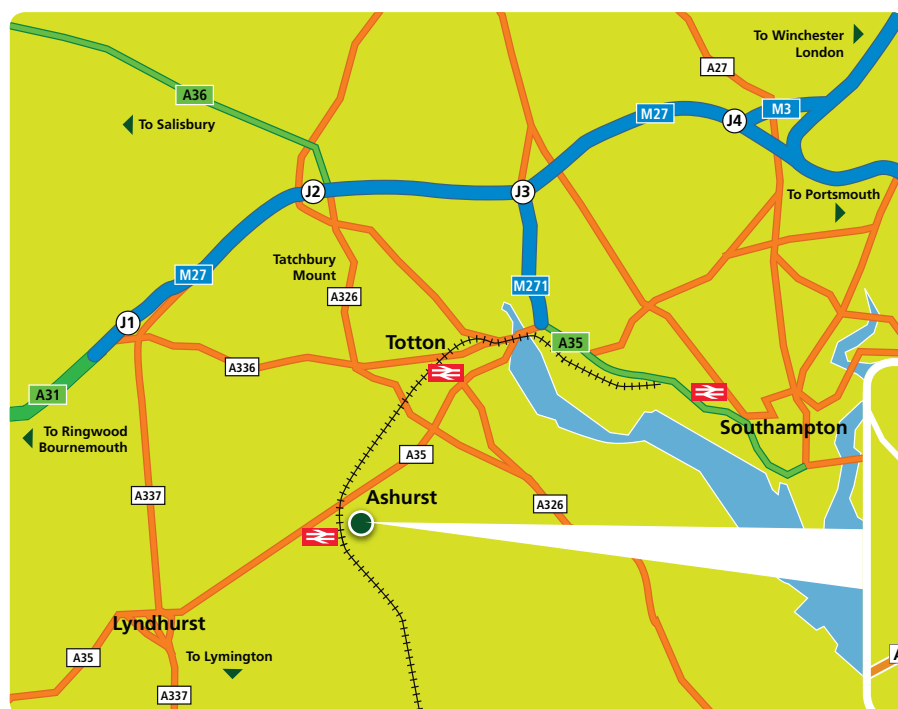

How to find us

NHS Creative

The Annexe
Ashurst Hospital
Lyndhurst Road
Ashurst
SO40 7AR

Tel: 0845 463 8868
Fax: 023 8029 1061

www.nhscreative.org

From the north

Winchester, Basingstoke

Take **M3** south toward Southampton:

- Exit the M3 at **Junction 13**, signposted **M27 West, Bournemouth**.
- Join the M27 westbound, and pass Rownhams Services.
- Exit the M27 at **Junction 3**, onto the M271 toward **Southampton/ The Docks**.
- At **Redbridge Roundabout** take the second exit and merge onto the **A35 to Totton/Lyndhurst/ Fawley/A326**.
- Continue on A35, crossing the Redbridge Causeway and at roundabout take the second exit.
- Continue on A35, at the next roundabout take the first exit.
- Turn left onto the Ashurst parade of shops and continue ahead past the Happy Cheese pub.

From the west

Bournemouth, Poole

Take **A31** toward Southampton:

- As the A31 joins the M27, branch left, then at roundabout take the third exit onto the **A31**, signposted **Cadnam, Lyndhurst**.
- At roundabout take the second exit onto the **A336 Cadnam**.
- At roundabout take the third exit onto the **A326** signposted **Totton (South), Fawley**.
- Continue on the A326 across the next two roundabouts.
- Branch left, following signposts to **Lyndhurst**, and turn right at traffic lights onto the **A35**.
- Continue on A35 and at roundabout take first exit.
- Enter Ashurst.
- Turn left onto the Ashurst parade of shops and continue ahead past the Happy Cheese pub.

From the east

Southampton, Portsmouth

From Portsmouth, take the **M27** toward Southampton:

- Exit the M27 at **Junction 3**, onto the M271 toward **Southampton/ The Docks**.
- At **Redbridge Roundabout** take the second exit and merge onto the **A35 to Totton/Lyndhurst/ Fawley/A326**.
- Continue on A35, crossing the Redbridge Causeway and at roundabout take the second exit.
- Continue on A35, at the next roundabout take the first exit.
- Enter Ashurst.
- Turn left onto the Ashurst parade of shops and continue ahead past the Happy Cheese pub.

From Southampton, leave the city on the A35 across the Redbridge flyover, and follow the directions above.

By train

If travelling by train, our offices are a five minute walk from Ashurst (New Forest) Station. Leave the station at platform 2, walk through the gate and you will see the Happy Cheese pub straight ahead. Bear right onto the Ashurst Hospital site.

On the site

As you enter the Ashurst Hospital site, our offices are on the ground floor of The Annexe, which is the second building on your right past the New Forest Birthing Centre. A car park is at the rear of the hospital site and parking is free of charge.